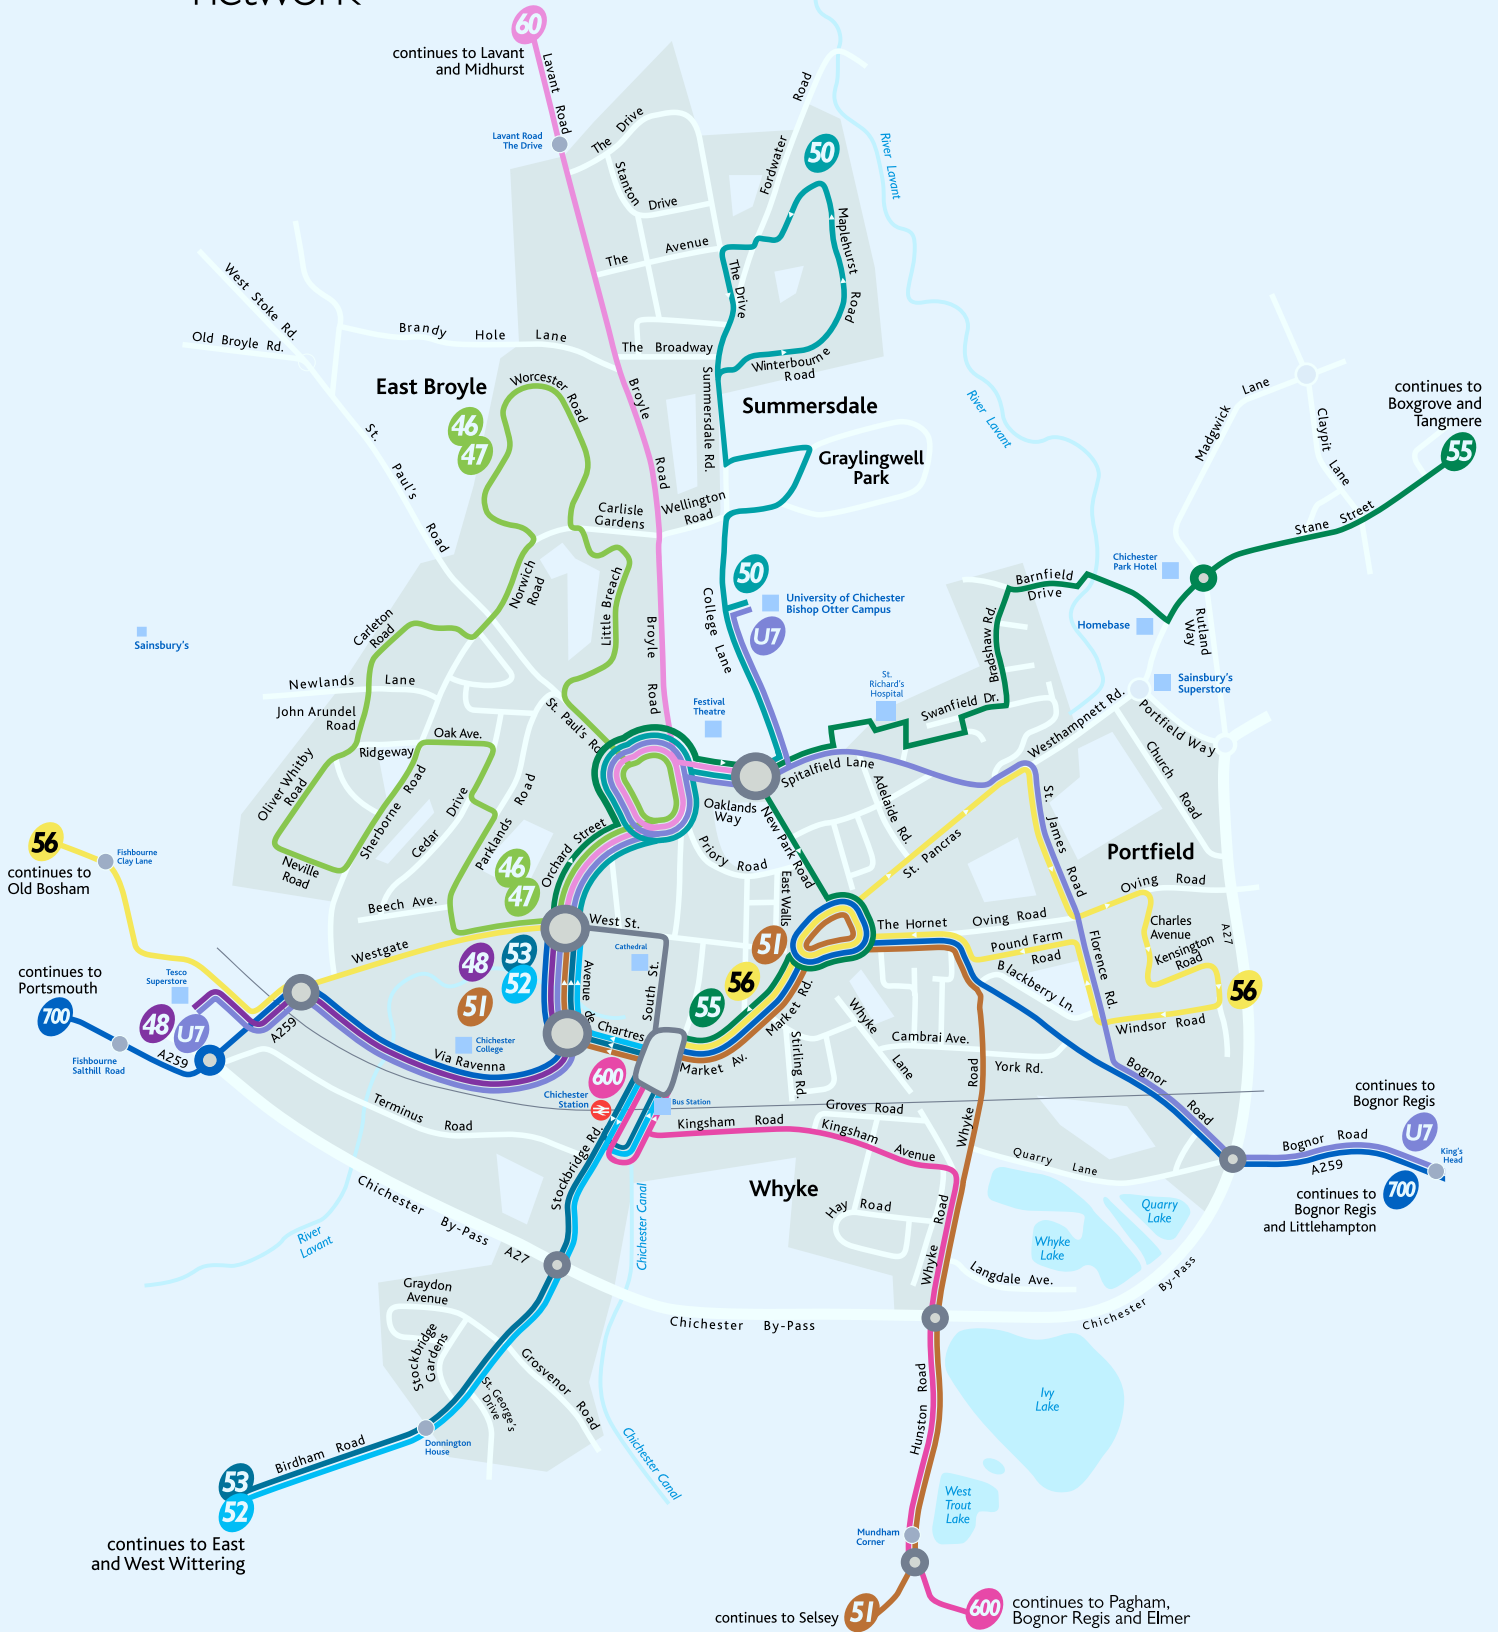

welcome to your
Chichester
network